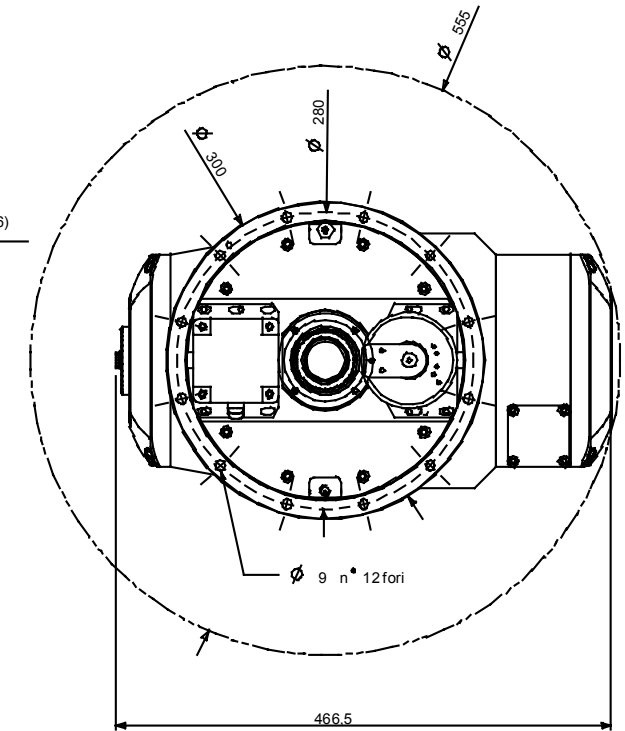

HS653A with BRAKES and DIRECT ENCODERS + ES789

Drawing code: 5530H0198

HS653 with BRAKES and DIRECT ENCODERS + ES779

Drawing code: 5530H0197