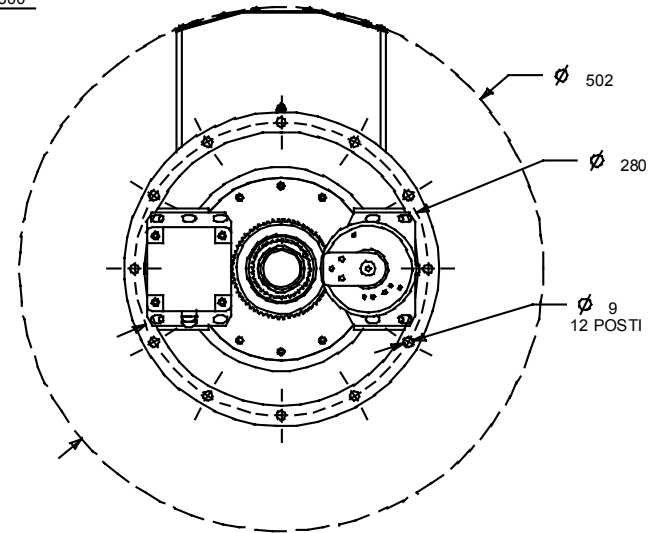

HS450 + ES915L ISO30 Long Nose Liquid Cooling

Drawing code: 5530H0161

HS450 + ES915L HSK F63 Long Nose Liquid Cooling

Drawing code: 5530H0158