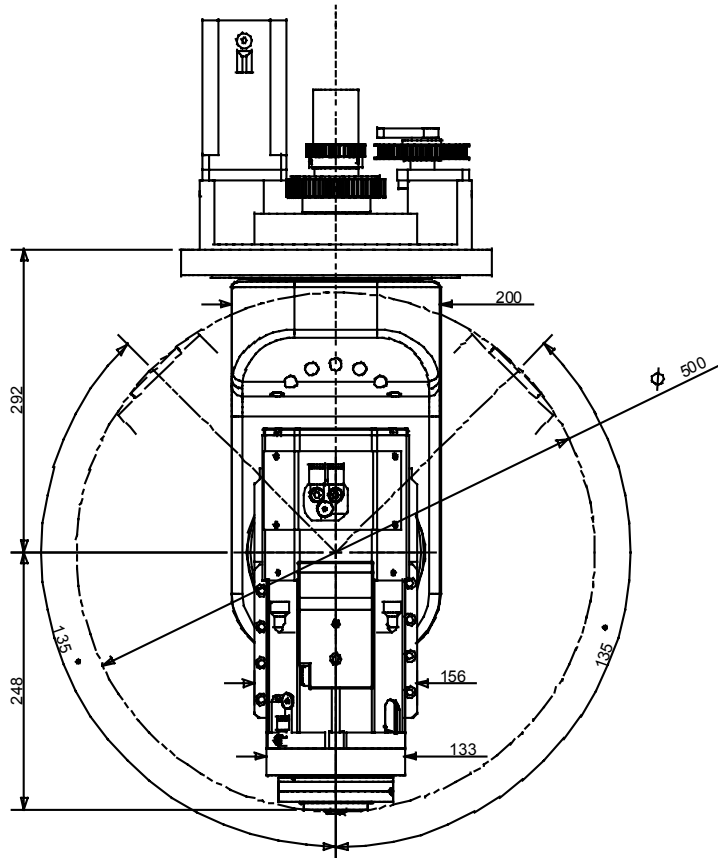

HS450 + ES915L ISO30 Long Nose Liquid Cooling

Drawing code: 5530H0161

HS450 + ES915L HSK F63 Long Nose Liquid Cooling

Drawing code: 5530H0158