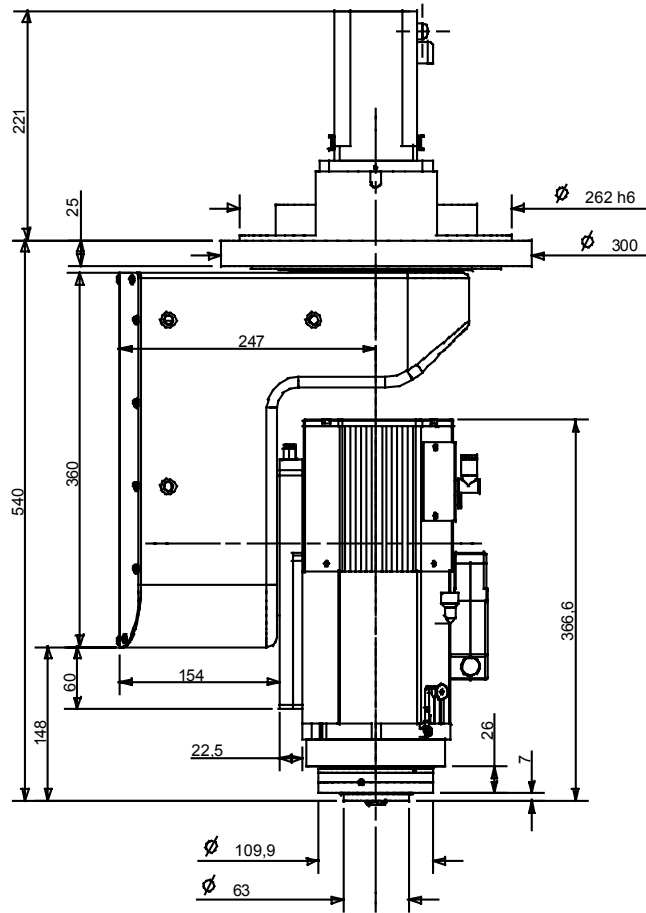

HS450 + ES915L ISO30 Long Nose Liquid Cooling

Drawing code: 5530H0161

HS450 + ES915L HSK F63 Long Nose Liquid Cooling

Drawing code: 5530H0158