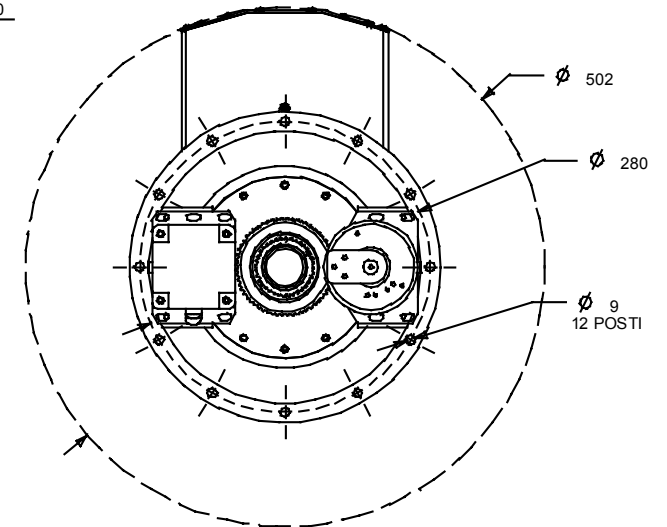

HS450 + ES915L ISO30 Long Nose Liquid Cooling

Drawing code: 5530H0161

HS450 + ES915L HSK F63 Long Nose Liquid Cooling

Drawing code: 5530H0158