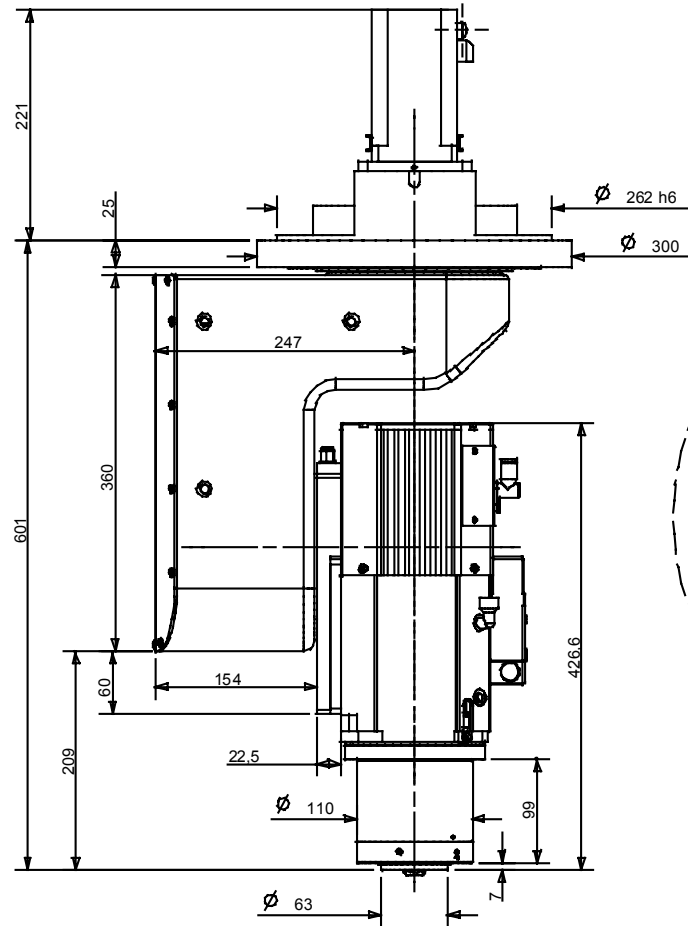

HS450 + ES915L ISO30 Long Nose Liquid Cooling

Drawing code: 5530H0161

HS450 + ES915L HSK F63 Long Nose Liquid Cooling

Drawing code: 5530H0158