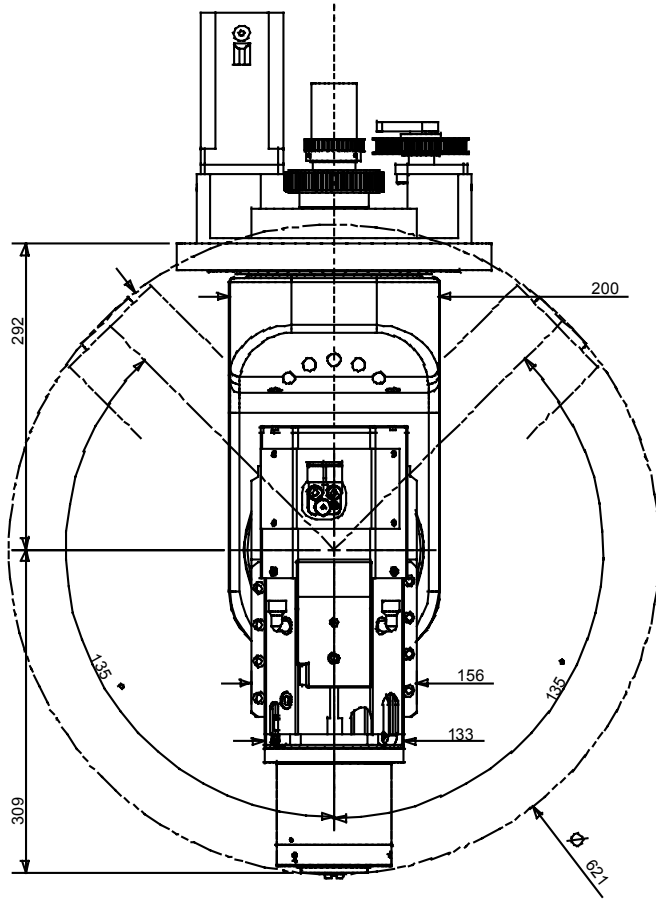

HS450 + ES915L ISO30 Long Nose Liquid Cooling

Drawing code: 5530H0161

HS450 + ES915L HSK F63 Long Nose Liquid Cooling

Drawing code: 5530H0158